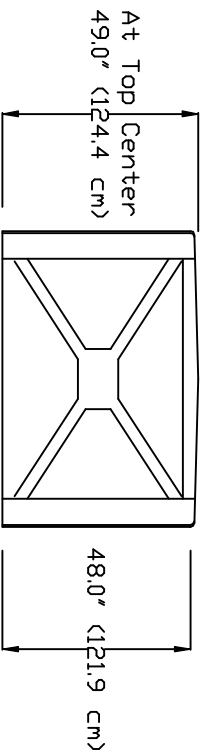

PLAN

SIDE

BIKE SHELL MODEL 351

SCALE 1/4" = 1'