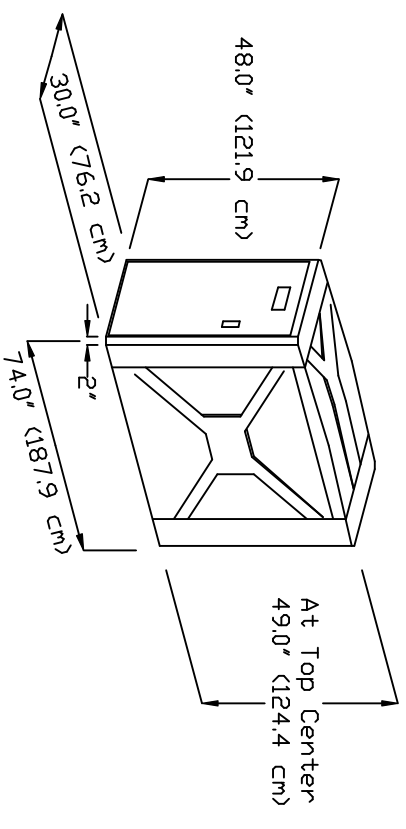

PLAN

SIDE

BIKE SHELL MODEL 351

SCALE 1/4" = 1'