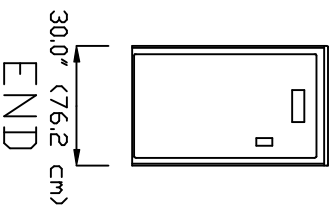

PLAN

SIDE

BIKE SHELL MODEL 351

SCALE 1/4" = 1'